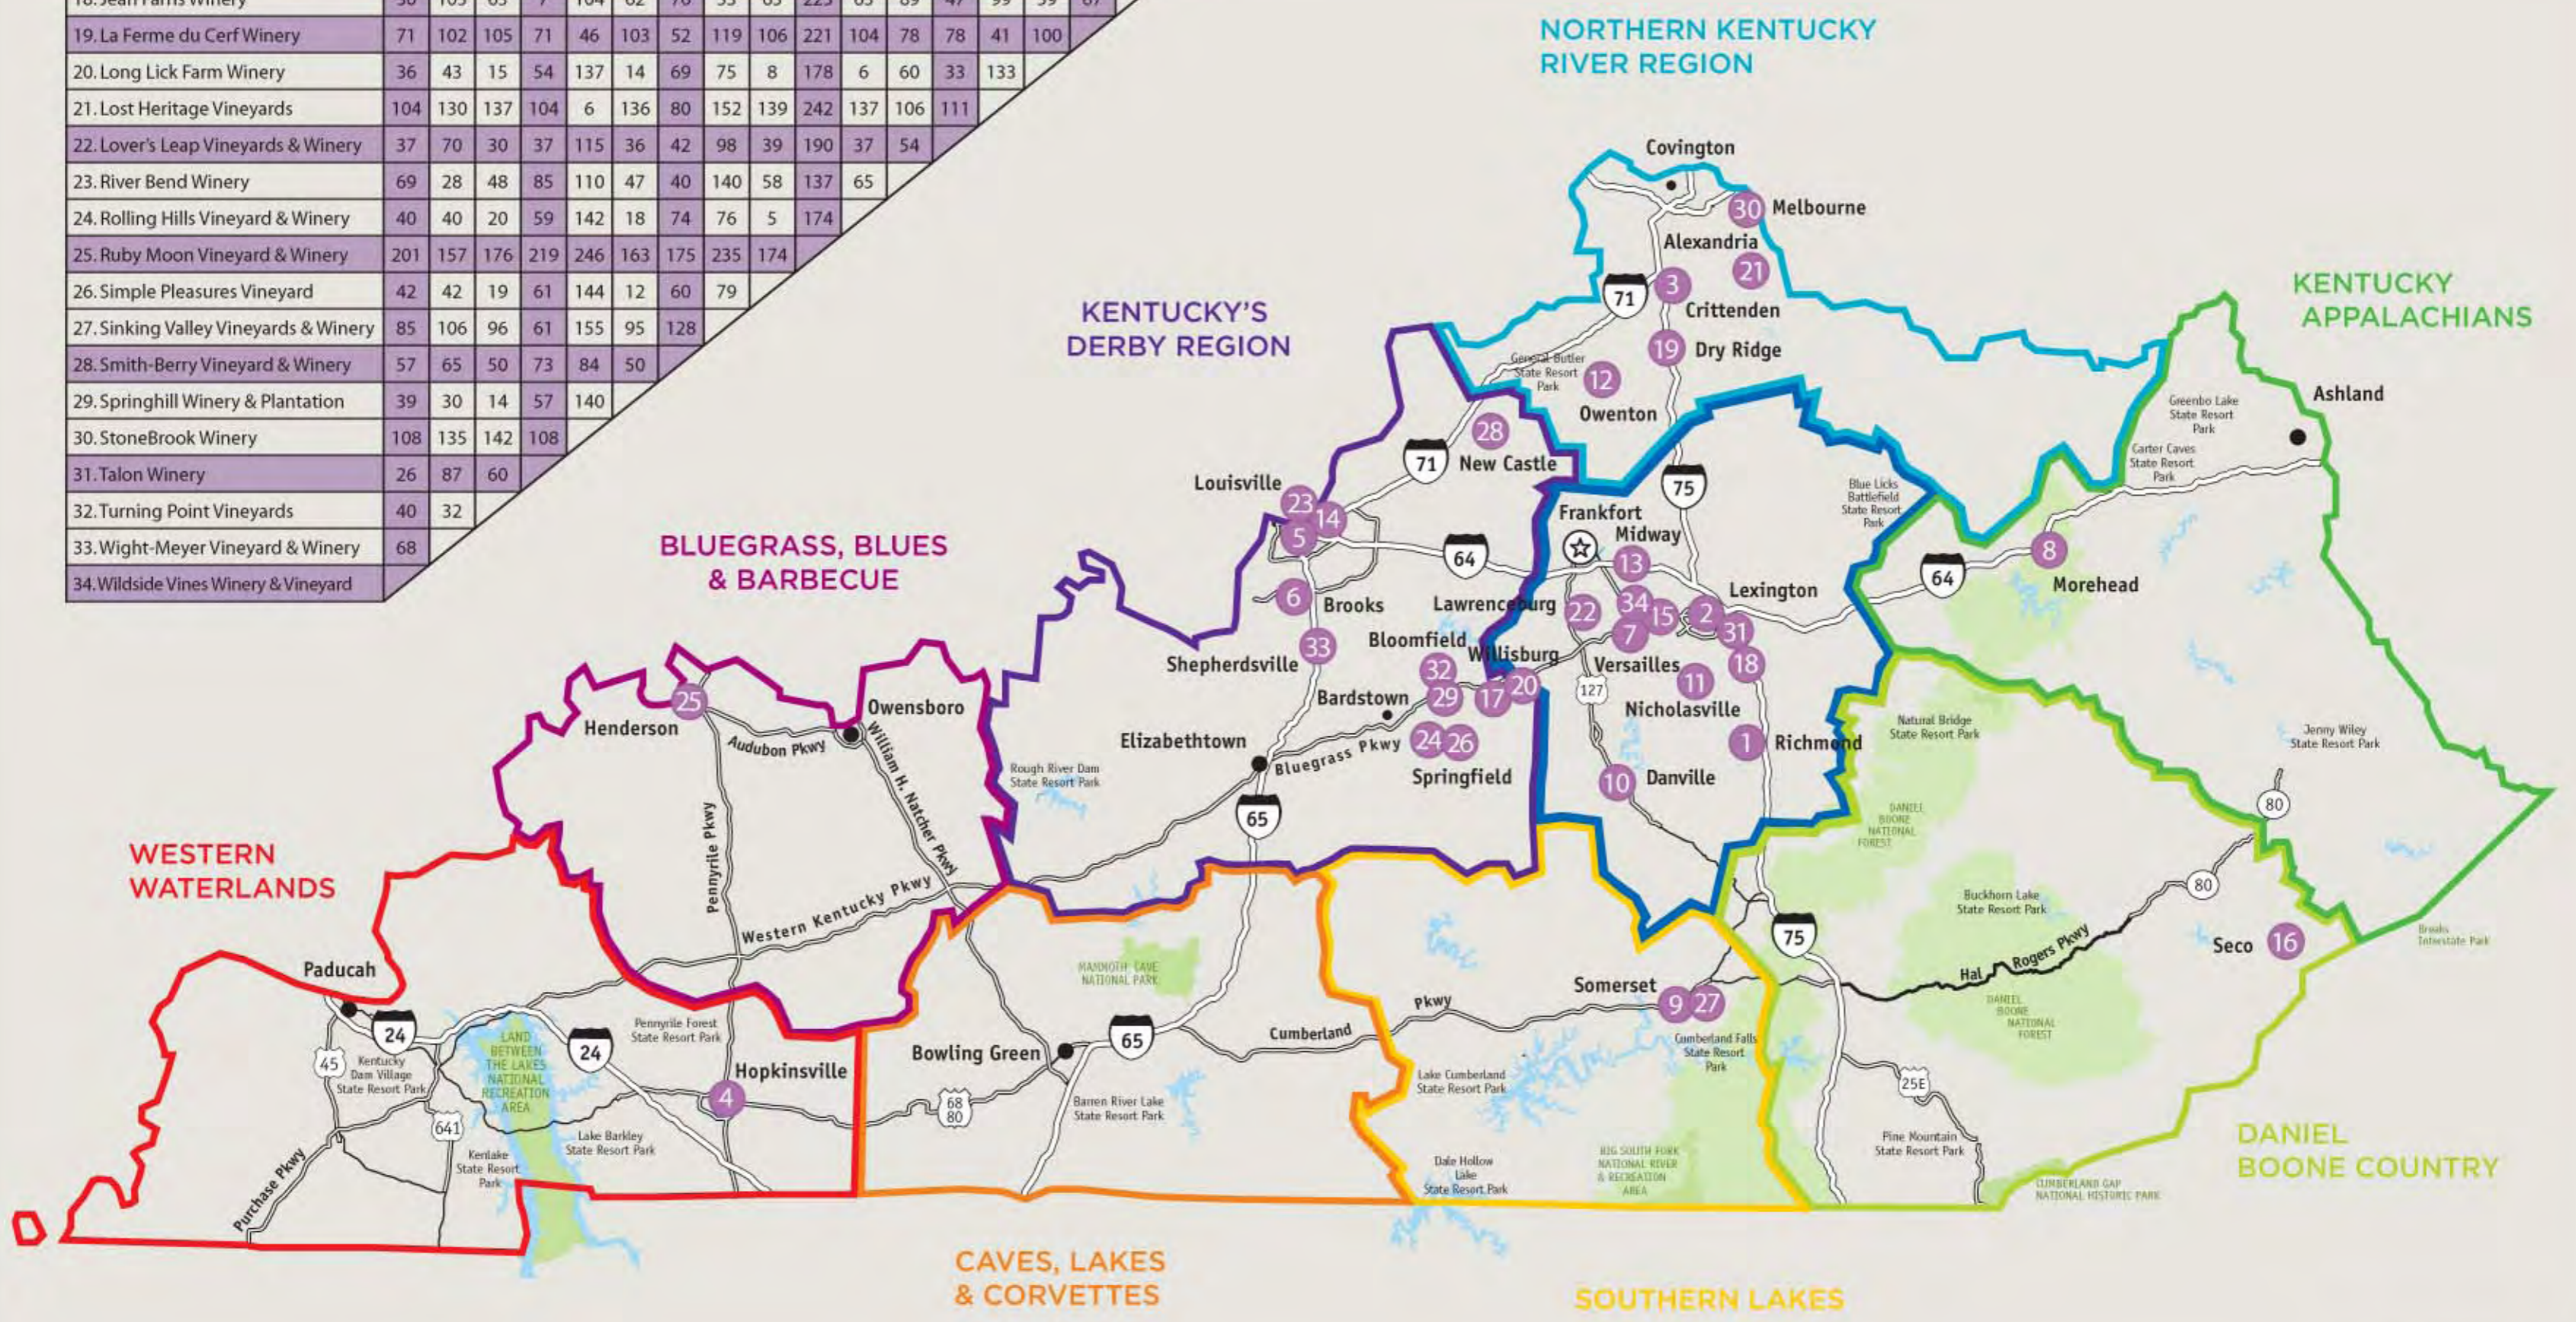

Wildside Vines Winery & Vineyard	Wight-Meyer Vineyard & Winery	Turning Point Vineyards	Talon Winery	StoneBrook Winery	Springhill Winery & Plantation	Smith-Berry Vineyard & Winery	Sinking Valley Vineyards & Winery	Simple Pleasures Vineyard	Ruby Moon Vineyard & Winery	Rolling Hills Vineyard & Winery	River Bend Winery	Lover's Leap Vineyards & Winery	Lost Heritage Vineyards	Long Lick Farm Winery	La Ferme du Cerf Winery	Jean Farris Winery	Horseshoe Bend Vineyards	Highland Winery	Good Ol' Days Farm	Felice Vineyards	Equus Run Vineyards	Elk Creek Vineyards	Chrisman Mill Vineyards	Chateau du Vieux Corbeau	Cedar Creek Vineyards	CCC Trail Vineyards	Castle Hill Farm	Brooks Hill Winery	Broad Run Vineyards	Bravard Vineyards & Winery	Barker's Blackberry Hill	Ashwood Cellars	Acres of Land Winery		
1. Acres of Land Winery	50	123	86	28	122	84	95	44	67	243	85	108	65	118	81	86	20	82	156	45	106	45	74	34	30	59	82	42	117	104	240	89	34			
2. Ashwood Cellars	18	79	51	10	100	50	65	67	53	211	51	78	29	95	46	63	13	48	162	13	76	17	48	15	34	82	78	10	87	74	205	67				
3. Barker's Blackberry Hill	75	104	108	75	41	107	54	123	110	216	108	80	82	36	103	5	71	105	211	58	80	56	33	80	97	137	127	68	98	90	244					
4. Bravard Vineyards & Winery	194	150	170	213	273	156	203	196	168	71	167	168	192	269	169	241	217	171	314	200	166	204	230	210	190	185	277	195	157	169						
5. Broad Run Vineyards	65	17	27	81	119	26	48	136	38	163	44	27	50	114	39	87	85	41	224	61	25	60	87	86	80	151	140	63	24							
6. Brooks Hill Winery	78	17	51	94	128	43	57	149	50	158	54	22	62	123	56	96	98	58	237	74	21	73	96	99	98	140	153	76								
7. Castle Hill Farm	7	68	41	18	101	39	55	75	43	201	41	67	19	97	36	65	22	38	166	6	66	15	45	24	40	90	82									
8. CCC Trail Vineyards	89	160	123	79	99	121	132	114	125	281	123	145	103	97	118	123	71	120	131	81	143	86	111	85	109	129										
9. Cedar Creek Vineyards	79	111	89	75	170	101	143	17	84	225	82	155	85	165	80	133	68	83	135	91	153	96	122	69	47											
10. Chateau du Vieux Corbeau	31	64	40	35	132	52	72	41	36	196	34	84	36	128	33	96	40	35	156	45	83	50	74	25												
11. Chrisman Mill Vineyards	19	84	57	9	114	55	73	67	59	217	56	86	39	109	52	77	13	53	175	26	84	31	61													
12. Elk Creek Vineyards	47	99	67	56	67	74	29	106	78	215	77	79	42	62	71	29	54	72	194	37	79	35														
13. Equus Run Vineyards	17	80	48	25	89	49	52	78	52	201	50	65	22	85	45	53	26	47	166	5	63															
14. Felice Vineyards	67	27	45	84	110	44	39	138	56	139	62	2	52	106	58	78	87	59	226	64																
15. Good Ol' Days Farm	13	81	46	21	91	45	53	77	48	202	46	66	24	87	42	55	22	43	165																	
16. Highland Winery	173	244	207	162	243	205	216	125	209	364	206	229	187	239	202	207	155	203																		
17. Horseshoe Bend Vineyards	37	45	16	56	139	15	70	77	12	177	10	62	34	134	4	102	59																			
18. Jean Farris Winery	30	105	63	7	104	62	76	53	65	225	63	89	47	99	59	67																				
19. La Ferme du Cerf Winery	71	102	105	71	46	103	52	119	106	221	104	78	78	41	100																					
20. Long Lick Farm Winery	36	43	15	54	137	14	69	75	8	178	6	60	33	133																						
21. Lost Heritage Vineyards	104	130	137	104	6	136	80	152	139	242	137	106	111																							
22. Lover's Leap Vineyards & Winery	37	70	30	37	115	36	42	98	39	190	37	54																								
23. River Bend Winery	69	28	48	85	110	47	40	140	58	137	65																									
24. Rolling Hills Vineyard & Winery	40	40	20	59	142	18	74	76	5	174																										
25. Ruby Moon Vineyard & Winery	201	157	176	219	246	163	175	235	174																											

WWW.KENTUCKYWINE.COM

Kentucky UNBRIEDED SPIRIT

Kentucky Proud

KENTUCKY APPALACHIANS

KENTUCKY'S DERBY REGION

BLUEGRASS, BLUES & BARBECUE

WESTERN WATERLANDS

CAVES, LAKES & CORVETTES

SOUTHERN LAKES

DANIEL BOONE COUNTRY